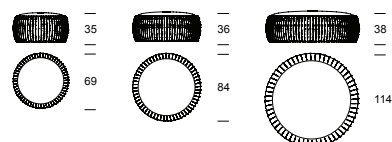

PLISSÉ

design by Studio Tonin Creative

PLISSÉ TAVOLINO_PLISSÉ COFFEE TABLES
Art. 7336 P/A/G

FINITURE TOP VETRO
GLASS TOP FINISHING

V2
NERO
BLACK

V3
ROSSO
RED

V55
TESTA DI MORO
DARK BROWN

V101
EXTRA WHITE BIANCO
EXTRA CLEAR WHITE

V136
EXTRA WHITE BEIGE
EXTRA CLEAR BEIGE

PLISSÉ POUF
Art. 7335 P/A/G

RIVESTIMENTO
COVERING

ECOPELLE
ECO-LEATHER

S01
BIANCO
WHITE

S02
NERO
BLACK

S03
ROSSO
RED

S05
PANNA
CREAM