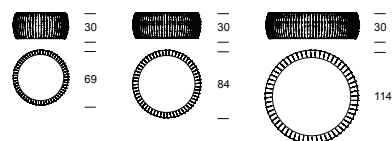

PLISSÉ

design by Studio Tonin Creative

PLISSÉ TAVOLINO_PLISSÉ COFFEE TABLES
Art. 7336 P/A/G

FINITURE TOP VETRO
GLASS TOP FINISHING

V2
NERO
BLACK

V3
ROSSO
RED

V55
TESTA DI MORO
DARK BROWN

V101
EXTRA WHITE BIANCO
EXTRA CLEAR WHITE

V136
EXTRA WHITE BEIGE
EXTRA CLEAR BEIGE

PLISSÉ POUF
Art. 7335 P/A/G

RIVESTIMENTO
COVERING

ECOPELLE
ECO-LEATHER

S01
BIANCO
WHITE

S02
NERO
BLACK

S03
ROSSO
RED

S05
PANNA
CREAM