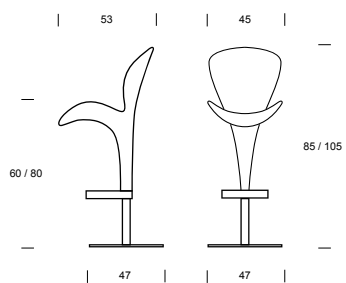

OSLO

design by Studio 28

art. 6319

SEDUTA
SEAT

01
BIANCO OPACO
MATT WHITE

02
NERO OPACO
MATT BLACK