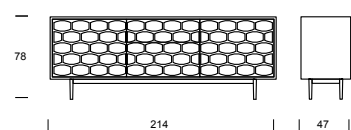

Programma HONEY

design by Nicola Tonin

MADIA SIDEBOARD

art. 6111

art. 6112

art. 6113

PORTA TV TV STAND

art. 6114

art. 6114H

art. 6115

art. 6115H

FINITURE STRUTTURA STRUCTURE FINISHING

01
BIANCO OPACO
MATT WHITE

14
NOCE CANALETTO
CANALETTO WALNUT

16
ROVERE SCURO
TERMOTRATTATO
DARK OAK HEAT-TREATED

BASE METALLO METAL STRUCTURE