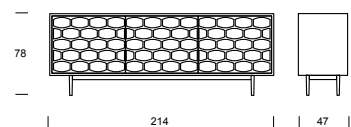

Programma HONEY

design by Nicola Tonin

MADIA SIDEBOARD

art. 6111

art. 6112

art. 6113

PORTA TV TV STAND

art. 6114

art. 6114H

art. 6115

art. 6115H

FINITURE STRUTTURA STRUCTURE FINISHING

01
BIANCO OPACO
MATT WHITE

14
NOCE CANALETTO
CANALETTO WALNUT

16
ROVERE SCURO
TERMOTRATTATO
DARK OAK HEAT-TREATED

BASE METALLO METAL STRUCTURE