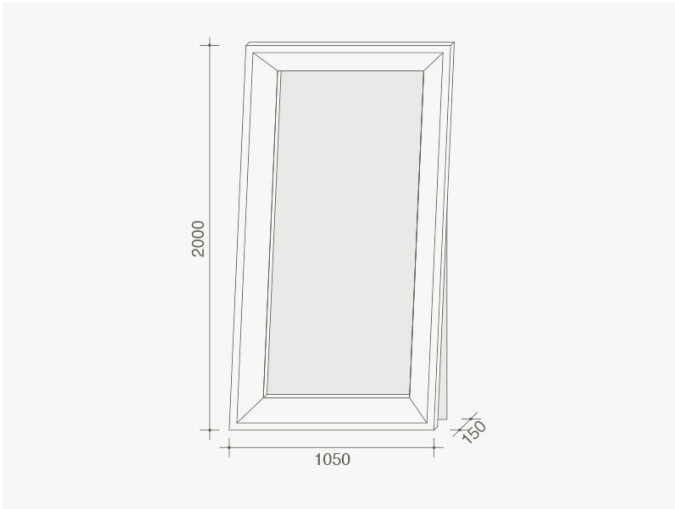

TECHNICAL DRAWINGS

— *vanity_01*