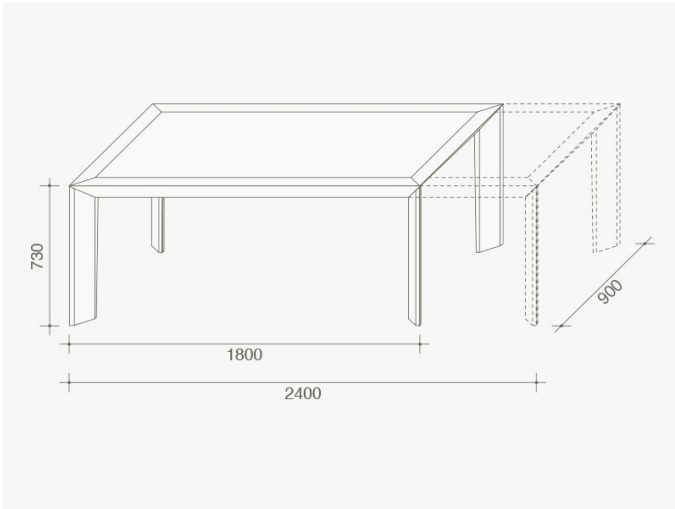

THERA

Design by:
Marelli & Molteni

Year:
2014

The thermo-treated oak, with its materiality and its veins, is the centrepiece of Thera, an extendable table signed by Marelli E Molteni. The plan, starting from 180 cm and reaching a maximum length of 240 cm, is supported by legs of triangular section positioned obliquely with respect to the top in order to create an interlocking harmonic geometry. The bottom part is characterised by concave elements that complete the linear shape of the table, creating a storage unit that hides the most technical mechanisms, a merger between design and functionality.

TECHNICAL DRAWINGS

— *thera_01*