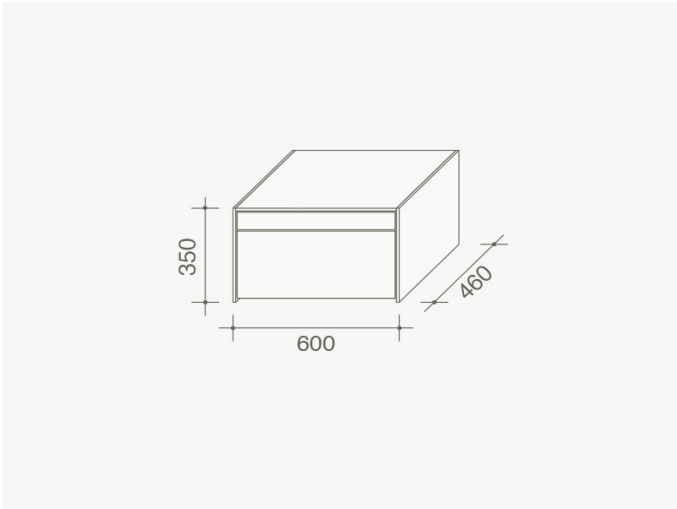

# SHEN

*Design by:*  
Cairoli & Donzelli

*Year:*  
2012

Lacquered wood for the Shen night storage units signed by Cairoli & Donzelli, characterised by a visual detail that conceals the pivoting handles to ensure effortless opening with no aesthetic compromise. A collection of contemporary furniture for the night area and available as a drawer unit or bedside table.

# TECHNICAL DRAWINGS

— *shen\_01*

— *shen\_02*