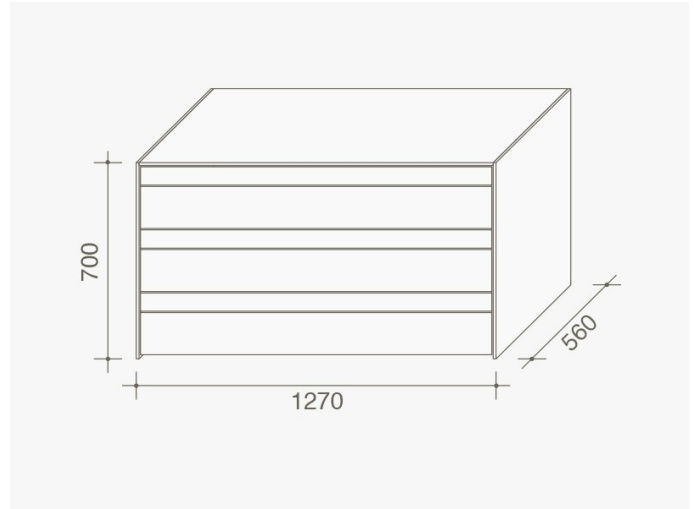

# SHEN

*Design by:*  
Cairoli & Donzelli

*Year:*  
2012

Lacquered wood for the Shen night storage units signed by Cairoli & Donzelli, characterised by a visual detail that conceals the pivoting handles to ensure effortless opening with no aesthetic compromise. A collection of contemporary furniture for the night area and available as a drawer unit or bedside table.

# TECHNICAL DRAWINGS

— *shen\_01*

— *shen\_02*