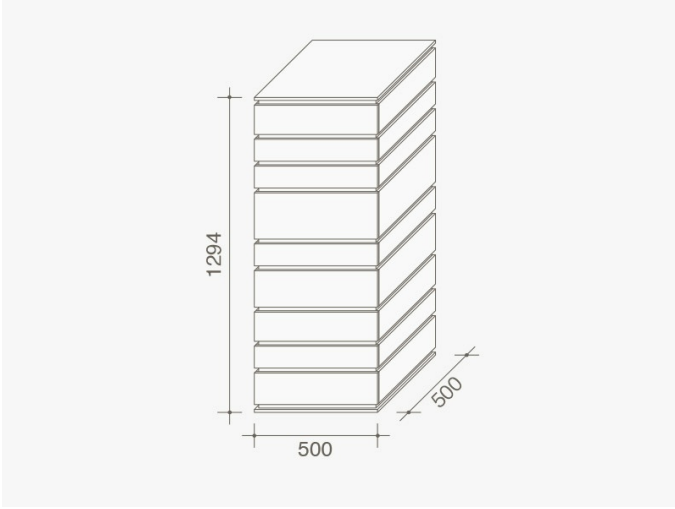

NINE

Design by:
Alessandro Dubini

Year:
2012

Signed by Alessandro Dubini, Nine drawer unit consists of a column in thermally-treated oak which forms a visual composition hiding nine drawers of different heights and depths. The diverse dimensions of the frontal panels lighten a sober, classic piece and transform it into a refined but modern totem ideal for any room of the house, from the day area to the night area. Finished on four sides, Nine drawer unit can be placed at centre room.

TECHNICAL DRAWINGS

— *nine_01*