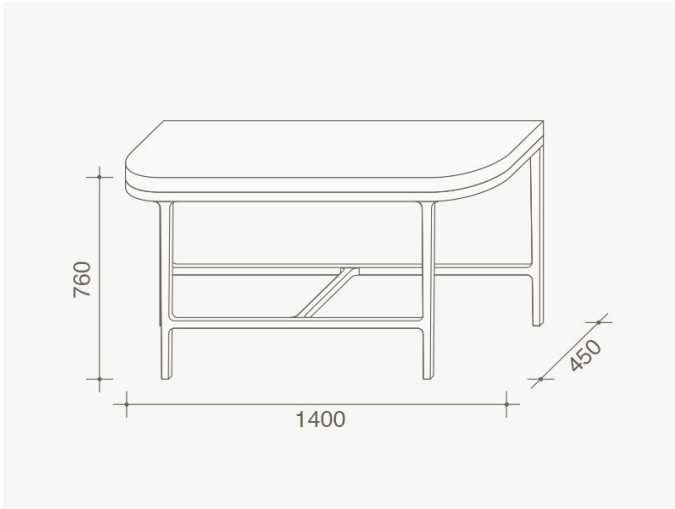

# VICTORIA

*Design by:*  
Roberto Lazzeroni

*Year:*  
2008

An elegant console reinterpreted by Roberto Lazzeroni in modern key: Victoria features a wooden structure with marble top or, for those who prefer more contemporary luxury, in lacquered matt available in over 40 colours of Lema's collection. A classic piece of furniture that perfectly fits in any room of a modern home.  
Structure: –Wood Top: –Glossy lacquered –Matt lacquered –Marble

# TECHNICAL DRAWINGS

— *victoria\_01*