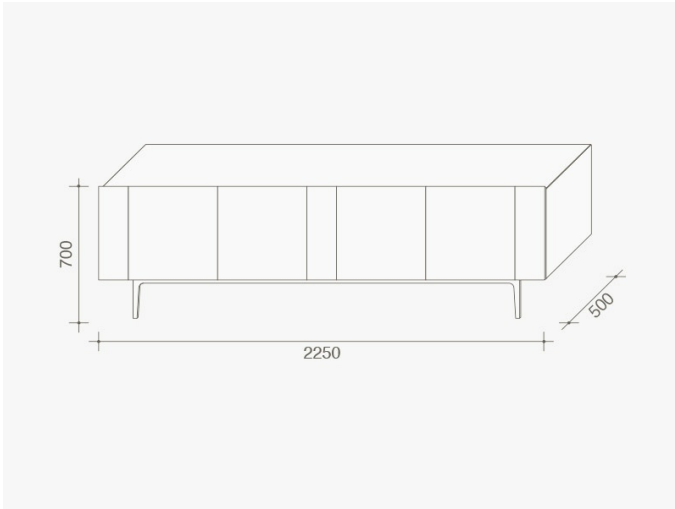

TECHNICAL DRAWINGS

— *rainbow_01*