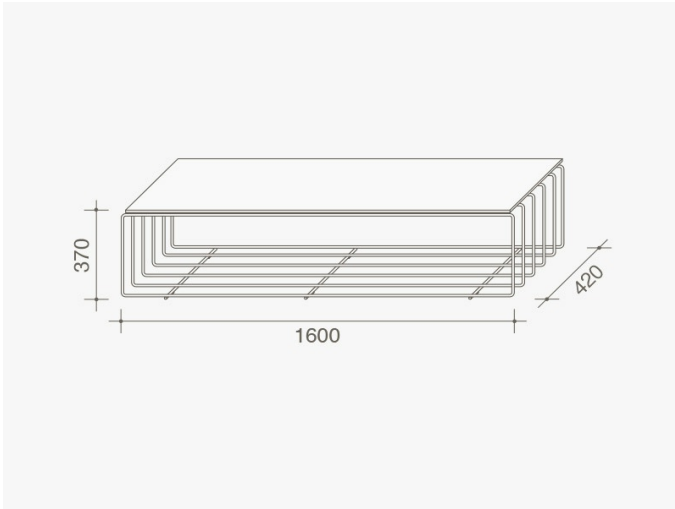

FENCE

Design by:
Christophe Pillet

Year:
2013

Fence, by Christophe Pillet, is a bench designed to be used both as a seat and as table. Its light and sophisticated design, matching the wire frame continuous band in treated metal rods with the solid Canaletto walnut slats of the top, make it unique for furnishing any living area as well as the bedroom as well. Fence is an accessory standing out for its essential lines that confer it strength and character, profiting from the contrast between natural wood and industrially treated metal. Structure: - Metal Top: - Wood

TECHNICAL DRAWINGS

— *fence_01*