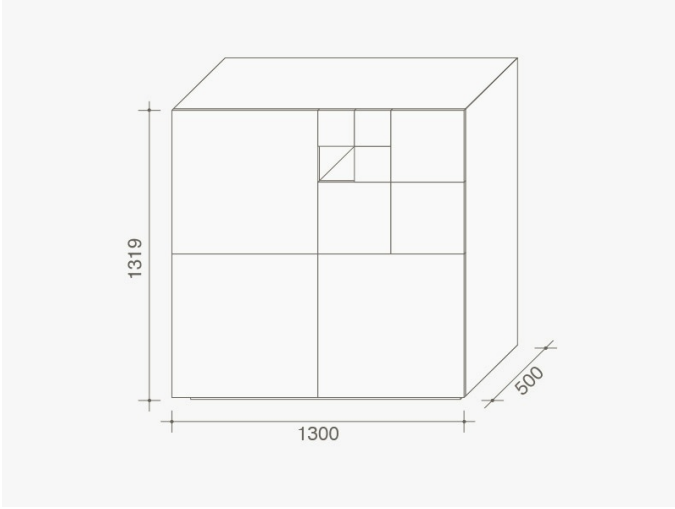

TECHNICAL DRAWINGS

— *conchiglia_01*