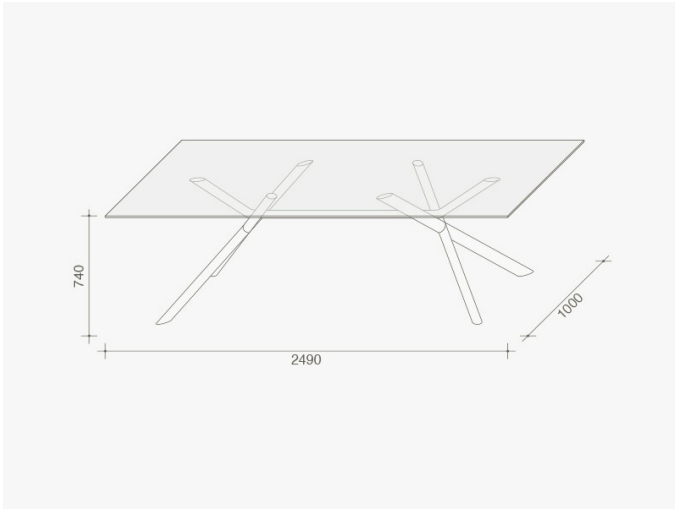

BAMBOO

Design by:
Giopato & Coombes

Year:
2012

Bamboo by Giopato & Coombes is a large rectangular table characterised by a top of extra clear glass resting delicately on intertwining metal tubes; an essential structure with net lines that seems to be lifted in a soft balance. The elegant and contemporary base is an actual interweaving plant reinterpreted in an industrial key.

TECHNICAL DRAWINGS

— *bamboo_01*