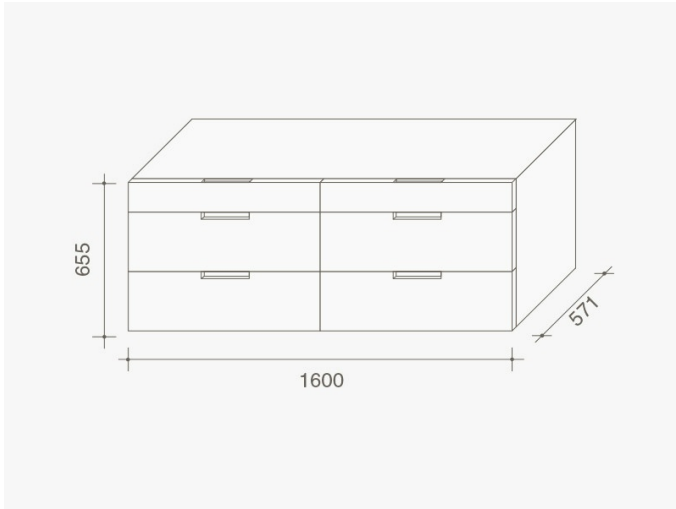

FLIN

Design by:
Officinadesign Lema

Year:
2002

Result of the research by Officinadesign Lema, Flin is a container system for the bedroom, classic and elegant: bedside tables and drawer units proposed in different sizes, different volumes and two different finishes, lacquered matt or shiny. Classic and timeless pieces that adorn your bedroom with discrete tranquillity.

TECHNICAL DRAWINGS

— *flin_01*

— *flin_02*

— *flin_03*

— *flin_04*