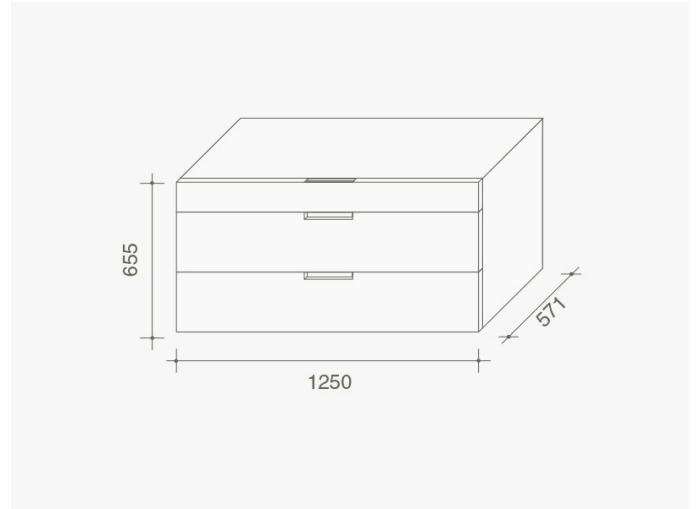

FLIN

Design by:
Officinadesign Lema

Year:
2002

Result of the research by Officinadesign Lema, Flin is a container system for the bedroom, classic and elegant: bedside tables and drawer units proposed in different sizes, different volumes and two different finishes, lacquered matt or shiny. Classic and timeless pieces that adorn your bedroom with discrete tranquillity.

TECHNICAL DRAWINGS

— *flin_01*

— *flin_02*

— *flin_03*

— *flin_04*