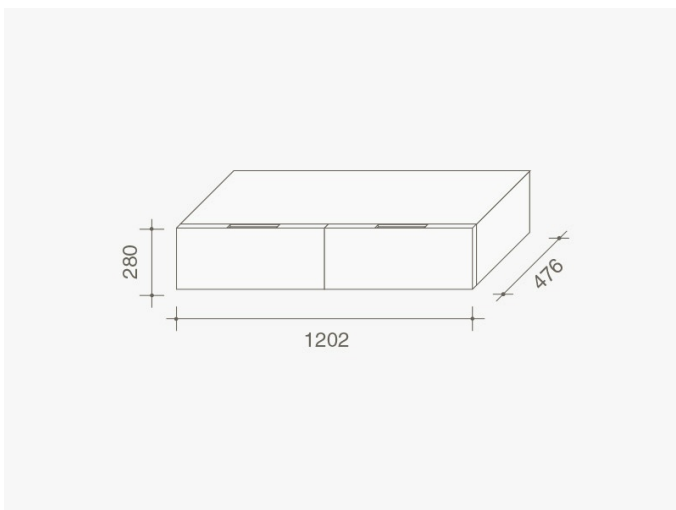

FLIN

Design by:
Officinadesign Lema

Year:
2002

Result of the research by Officinadesign Lema, Flin is a container system for the bedroom, classic and elegant: bedside tables and drawer units proposed in different sizes, different volumes and two different finishes, lacquered matt or shiny. Classic and timeless pieces that adorn your bedroom with discrete tranquillity.

TECHNICAL DRAWINGS

— *flin_01*

— *flin_02*

— *flin_03*

— *flin_04*