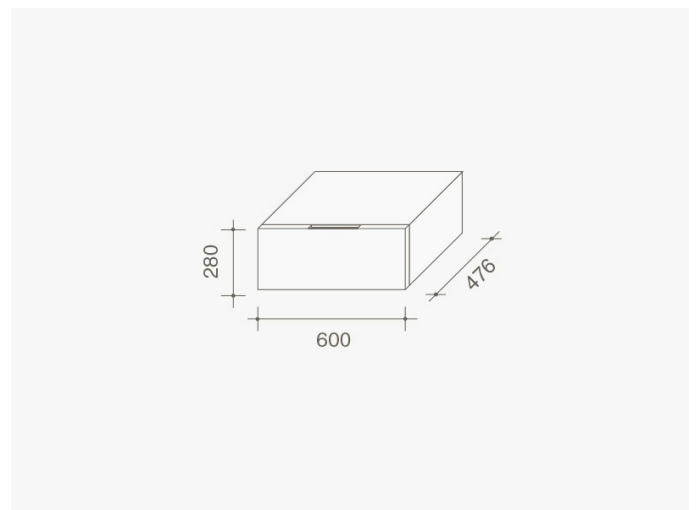

FLIN

Design by:
Officinadesign Lema

Year:
2002

Result of the research by Officinadesign Lema, Flin is a container system for the bedroom, classic and elegant: bedside tables and drawer units proposed in different sizes, different volumes and two different finishes, lacquered matt or shiny. Classic and timeless pieces that adorn your bedroom with discrete tranquillity.

TECHNICAL DRAWINGS

— *flin_01*

— *flin_02*

— *flin_03*

— *flin_04*