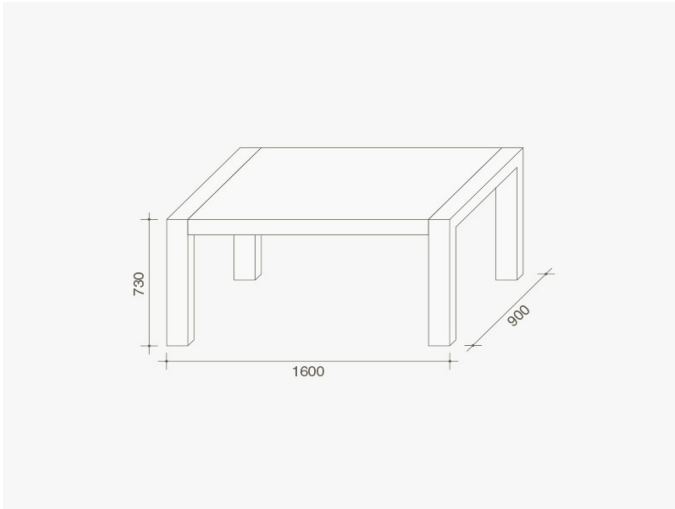

DUECI

Design by:

Ludovica & Roberto Palomba

Year:

2004

A table characterised by rigorous and elegant lines, Dueci by Ludovica and Roberto Palomba becomes protagonist of the living room with its monolithic structure. Proposed in fixed and extendable version, it is available lacquered or marble finishing for an important and astonishing dining room. Ideal also as spacious work desk.

TECHNICAL DRAWINGS

— *dueci_01*

— *dueci_02*