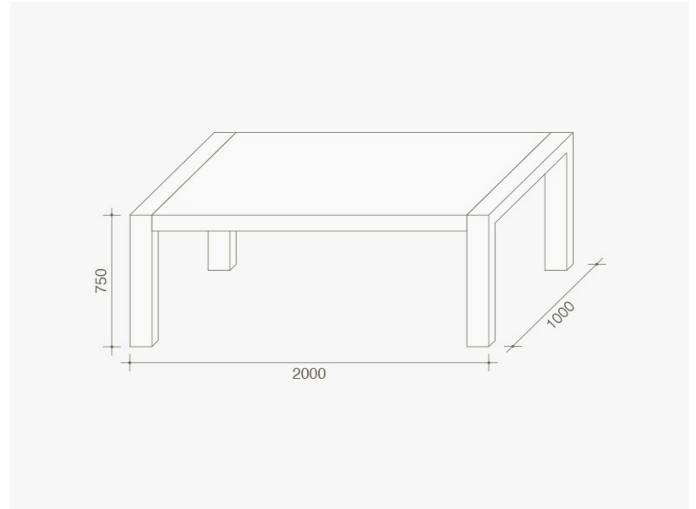

TECHNICAL DRAWINGS

— *dueci_01*

— *dueci_02*