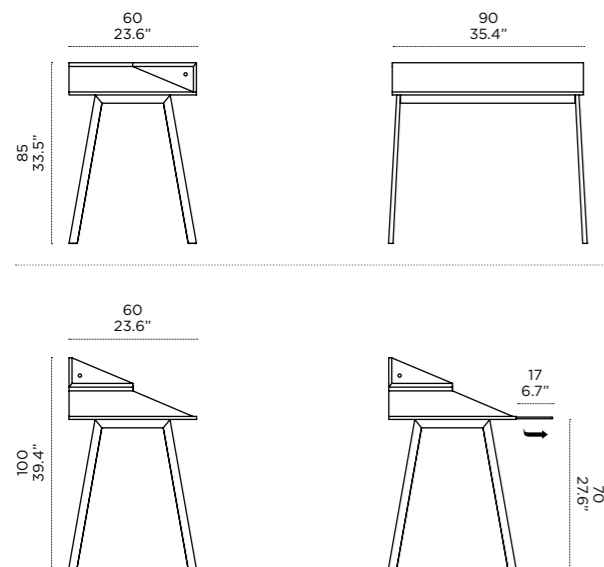

BUREAU —

Esa Vesmanen, 2013

Bureau is a modern desk, for writing, “surfing” (the Internet) or daydreaming. It is ideal for small homes where the spaces become poly-functional. Bureau in fact stands out for its discretion, thanks to the characteristic of closing in on itself, hiding inside the privacy of its users.

Misure e finiture / Sizes and finishes

Al suo interno lo scrittoio ha una luce LED e un foro passacavi / Inside, the writing desk comes with a LED light and a cable hole

Download high resolution photographs of this product from www.photos.horm.it