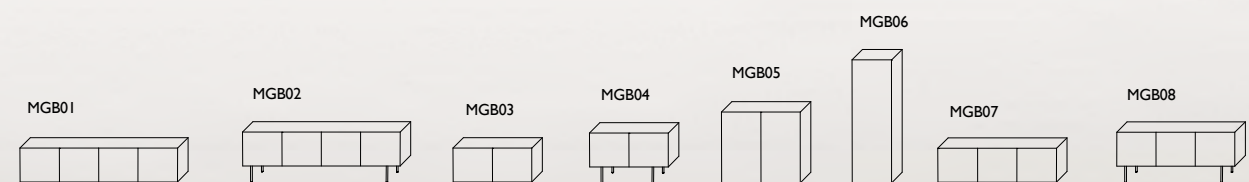

I codici MGB02-04-08-13 sono sostenuti da sottili gambe in metallo cromato lucido o da due lastre di cristallo trasparente extralight temperato.

Sistema di apertura push-pull per ante e cassetti.

A richiesta i modelli con le ante (ad eccezione di MGB05 e MGB06) sono forniti con fori passacavi nelle basi, a scelta nel vano di dx, di sx o in entrambi.

Il modello MGB14, uguale a MGB12, va appeso a parete.

FINITURE:

- . Cristalli laccati lucidi
- . Cristalli laccati opachi

Series of storage furniture in tempered glass, glossy or opaque lacquered, glued 45°. The interior is in laminated opaque charcoal coloured wood and shelves in 10 mm. thick transparent extralight glass.

The bottom of the drawers is in glass in the same finish of the outside,

while the compartments with doors are covered with mirror (no sides).

The codes MGB02-04-08-13 are supported by a base with thin legs in glossy chromed metal or by two slabs of tempered extralight glass. Push-pull opening system for the doors and the drawers.

On demand, the models with doors (except for MGB05 and MGB06) are provided with cable outlets in the bases, that can be available in the right or left compartment or in both of them.

The model MGB14, the same of MGB12, is hung on the wall.

FINISHES:

- . Glossy lacquered glasses
- . Opaque lacquered glasses

MGB01 L242 - P45 - H54 con 4 ante/with 4 doors **MGB02** L242 - P45 - H80 con 4 ante, con gambe/with 4 doors, with legs **MGB03** L120 - P45 - H54 con 2 ante/with 2 doors **MGB04** L120 - P45 - H80 con 2 ante, con gambe/with 2 doors, with legs **MGB05** L120 - P45 - H107 con 2 ante/with 2 doors **MGB06** L50 - P45 - H190 con 1 anta/with 1 door **MGB07** L180 - P45 - H54 con 3 ante/with 3 doors **MGB08** L180 - P45 - H80 con 3 ante, con gambe/with 3 doors, with legs