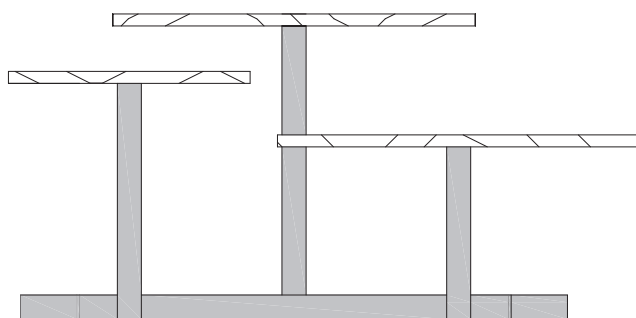

HOT

coffee table

Base: base in acciaio con finitura cromo lucido
Base: is made of metal with bright chrome finish.

Piano: piani in legno laccato lucido spazzolato o in marmo con finitura poliesteri lucido
Top: with brushed laquered top wood or with marble with bright polyester finish top

 Marmo
Marble

 struttura in acciaio con finitura cromo lucido
Steel frame with bright chrome finish