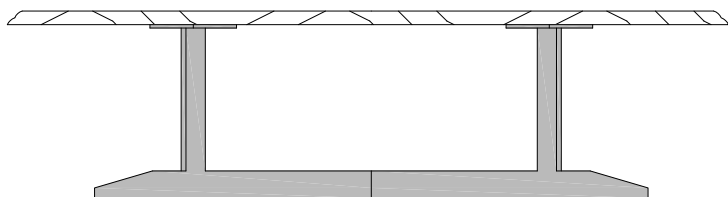

# Rock coco

Base: base in acciaio con finitura cromo lucido  
*Base: steel base witht bright chrome finish*

Piano: piano in marmo con finitura poliesteri lucido  
*Top: top in marble with bright polyester finish*

---

**Rock coco**    Tavolo con piano in marmo mm 20 spessore    Table with marble 0,8" thickness

---

cm 106 x 106

41,7" x 41,7"

Bianco / White    Caldia  
Nero / Black    Marquinia  
Bianco / White    Carrara  
Port Laurent