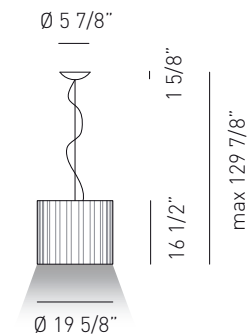

Lampshades fabric	TREVIRA® CS fabric 100% polyester Glow wire 960 °C	
	BLACK NET FINISH FABRIC I= C1, F= M1, D= B1 DIN 4102 Fireproof class 214 ± 5% gr/m² Weight Abrasion Resistance (martindale): 30.000 ± 10% rubs Pilling grade 5 Light fastness grade 5	SINGLE FABRIC I= C1, GB= CRIB 5, D= B1, F= M1 EN= 1021/1-2, IMO A 652 Fireproof class 340 ± 5% gr/m² Weight Abrasion Resistance (martindale): 40.000 ± 10% rubs Pilling grade 5 Light fastness grade 6

US SKR 050

Design by Fly Design

Suspension with a curtain lampshade. The fabric, TREVIRA® CS, is fireproof and composed of two overlapping layers, an exterior black net with an interior fabric available in nine colours. Also available in one-layer fabric in the same nine colours, without the black net. Light sources can be chosen between incandescent, halogen, fluorescent or halogen lamps.

Typology: SUSPENSION

Certifications:

16.53 lb
4.80 ft³