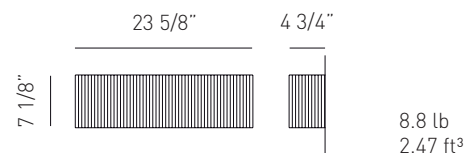

Lamp base - Description	Power consumption	Lamp type	Light direction
E12 - Candelabra	2 x max 60 w	B	direct, indirect
2G11	1 x 36 w	Twin tube	direct, indirect
Voltage supply	120 V		
Connection	Connect the electrical wires into j-box		
Fixing	Holes fit for installation		
Protection degree	Only dry location		
Ground	Yes		
Ballast (where provided)	Included (not dimmable)		
Switch mode	Switch on/off		
Structure	White painted metal		
Diffuser	Methacrylate		
Outer lampshade fabric	100% polyester silken threads Glow wire 850 °C		
Inner lampshade finishing	White stitched fabric interior Glow wire 850 °C		

CLAVIUS WALL SMALL

Design by Manuel Vivian

Lamp collection with chrome-plated frame and handmade silken thread lampshades. Available in three colours: ivory white, tobacco or black. Opal methacrylate diffuser.

Typology: WALL LAMP

Certifications: