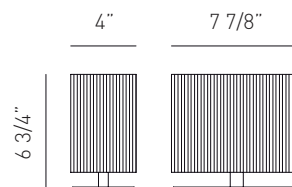

Lamp base - Description	Power consumption	Lamp type	Light direction
E12 - Candelabra	1 x max 60 w	B	direct, indirect
Voltage supply	120 V		
Connection	Equipped with plug		
Protection degree	Only dry location		
Ground	No		
Switch mode	Switch on/off		
Structure	Chrome-plated metal		
Diffuser	Not provided		
Outer lampshade fabric	100% polyester silken threads Glow wire 850 °C		
Inner lampshade finishing	White stitched fabric interior Glow wire 850 °C		

Typology: TABLE LAMP

Certifications: 

2.2 lb
1.06 ft³

Product code composition

CODE	COLOUR	FITTINGS	BULBS
ULCLAVPBCCRE12	white		
ULCLAVXPNECRE12	black	chrome	E12 1 x max 60w
ULCLAVXPTACRE12	tobacco		

Outer lampshade fabric available colours