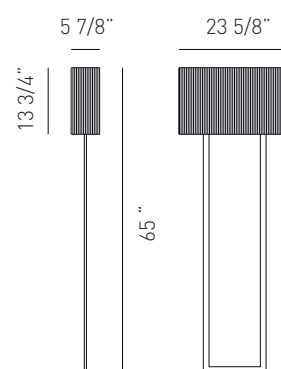

Lamp base - Description	Power consumption	Lamp type	Light direction
E26 - Medium	2 x max 100 w	A	direct, indirect
Voltage supply	120 V		
Connection	Equipped with plug		
Protection degree	Only dry location		
Ground	No		
Switch mode	With dimmer		
Structure	Chrome-plated metal		
Diffuser	Not provided		
Outer lampshade fabric	100% polyester silken threads Glow wire 850 °C		
Inner lampshade finishing	White stitched fabric interior Glow wire 850 °C		

Typology: FLOOR LAMP

Certifications: 

35.3 lb
8.47 ft³

Product code composition

CODE	COLOUR	FITTINGS	BULBS
UTCLAVIUBCCRE26	white		
UTCLAVIUNECRE26	black	chrome	E26 2 x max 100w
UTCLAVIUTACRE26	tobacco		

Outer lampshade fabric available colours

BC
white

NE
black

TA
tobacco

UTCLAVIU __ CR E26

NAME _____

NOTES _____

Notes

Technical data could be subject to alteration without notice. Axo Light does not provide legal guarantee for the accuracy of this data sheet.