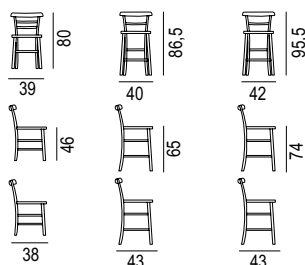

Violinist, a future classic. Colorful and cost effective wooden chair and barstool. A playful touch for contract applications that require a very easy-use product. Structure in massive beechwood stained or lacquered in different colours. On request it can be supplied with an upholstered seat.