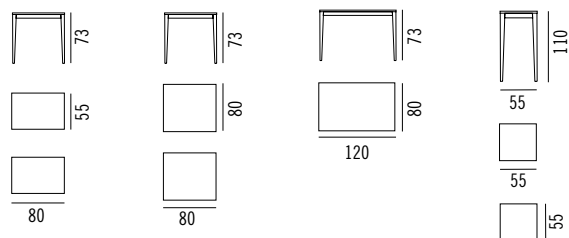

*Break, a future classic. Colorful and cost effective wooden tables and bar tables. A playful touch for contract applications that require a very easy-use product. Structure in massive beech wood stained or lacquered in different colours. Available in different measures and heights.*